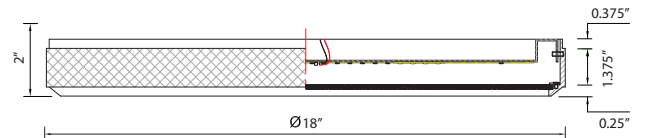

DATE		PROJECT
LOCATION		
TYPE		

ZIGRINA - FM11749/LED-18/PN

DESCRIPTION

The Zigrina high-end luxury LED flush mount with sleek design and detailed heavy gauge metal cross cut knurl ring in our glamorous polished nickel finish. . Easy to replace LED components with 3CCT color temperature 3,000K | 3,500K | 4,000K switch within the canopy

FINISHES

FM11748/LED-18/AGB
Aged Brass

FM11749/LED-18/PN
Polished Nickel

FM11750/LED-18/SBB
Satin Brushed Black

SPECIFICATION DATA

DETAILS

FINISH	Polished Nickel
LAMPING	Intergrated LED
WATTAGE	32W
INITIAL LUMENS	3200 lm
CRI	90
VOLTAGE	120V
WEIGHT	10 lbs
LOCATION	Indoor, Dry Location
WARRANTY	5 Year

MEASUREMENTS

OVERALL	D-18" x H-2"
---------	--------------

COMMENTS